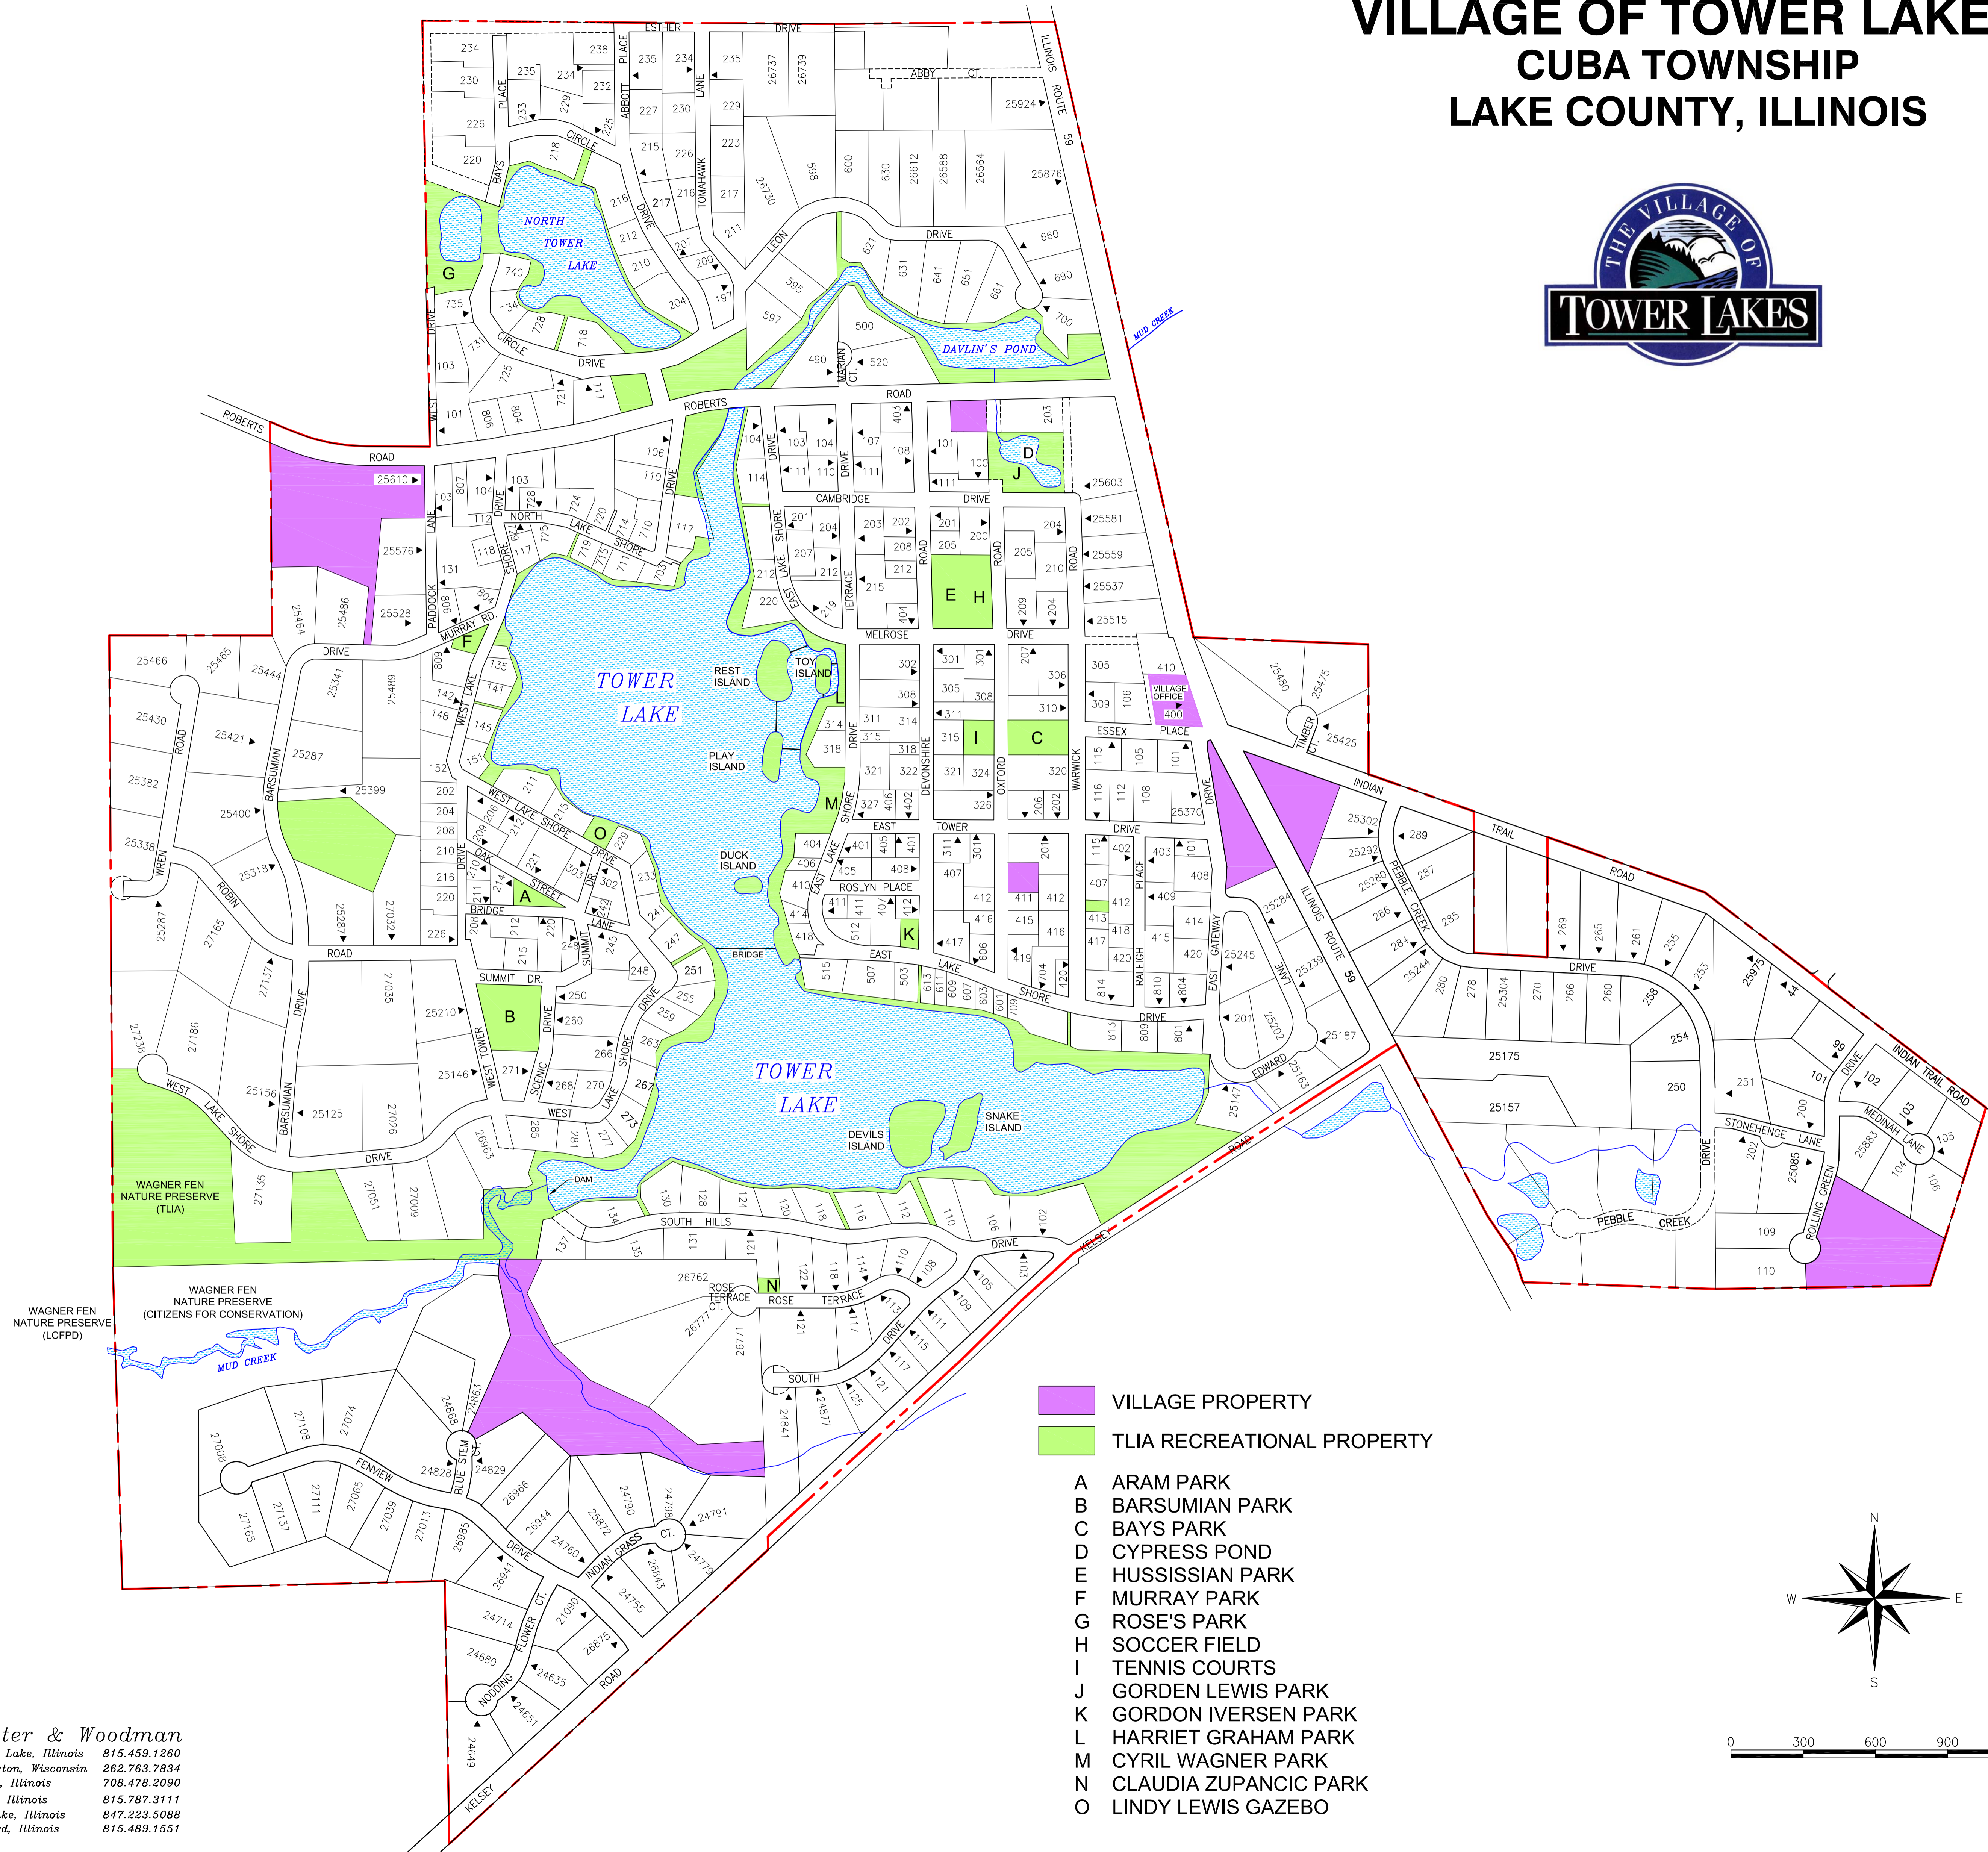

VILLAGE OF TOWER LAKES CUBA TOWNSHIP LAKE COUNTY, ILLINOIS

- VILLAGE PROPERTY
- TLIA RECREATIONAL PROPERTY

- A ARAM PARK
- B BARSUMIAN PARK
- C BAYS PARK
- D CYPRESS POND
- E HUSSISSIAN PARK
- F MURRAY PARK
- G ROSE'S PARK
- H SOCCER FIELD
- I TENNIS COURTS
- J GORDEN LEWIS PARK
- K GORDON IVERSEN PARK
- L HARRIET GRAHAM PARK
- M CYRIL WAGNER PARK
- N CLAUDIA ZUPANCIC PARK
- O LINDY LEWIS GAZEBO