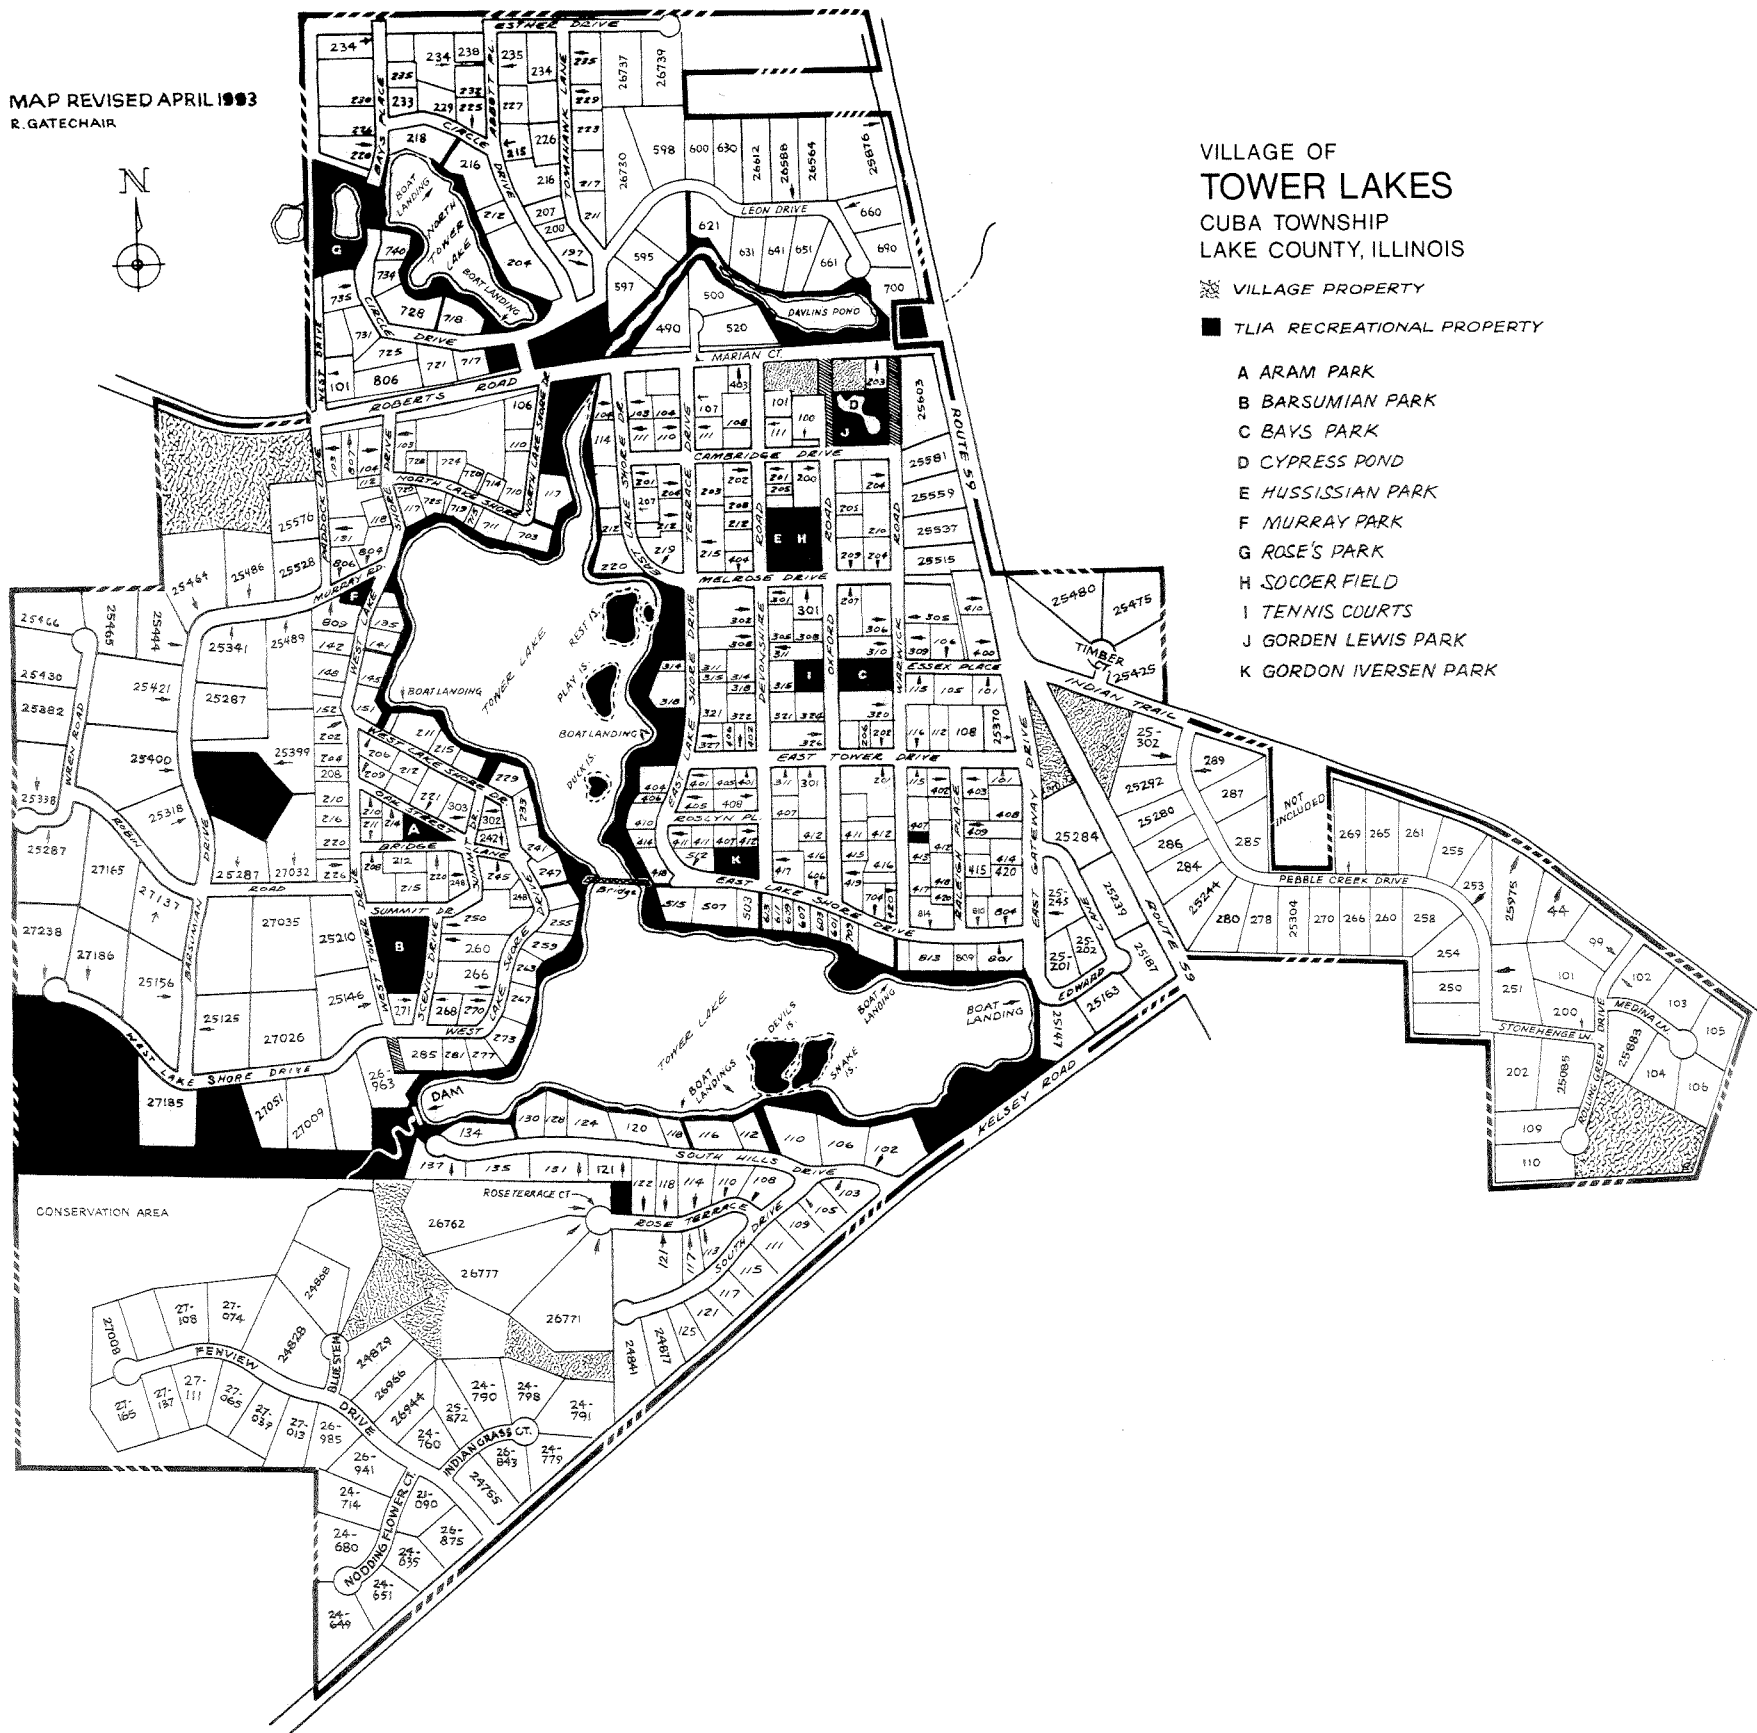

MAP REVISED APRIL 1993  
R. GATECHAIR

VILLAGE OF  
**TOWER LAKES**  
CUBA TOWNSHIP  
LAKE COUNTY, ILLINOIS

▨ VILLAGE PROPERTY

■ TLIA RECREATIONAL PROPERTY

- A ARAM PARK
- B BARSUMIAN PARK
- C BAYS PARK
- D CYPRESS POND
- E HUSSISSIAN PARK
- F MURRAY PARK
- G ROSE'S PARK
- H SOCCER FIELD
- I TENNIS COURTS
- J GORDEN LEWIS PARK
- K GORDON IVERSEN PARK